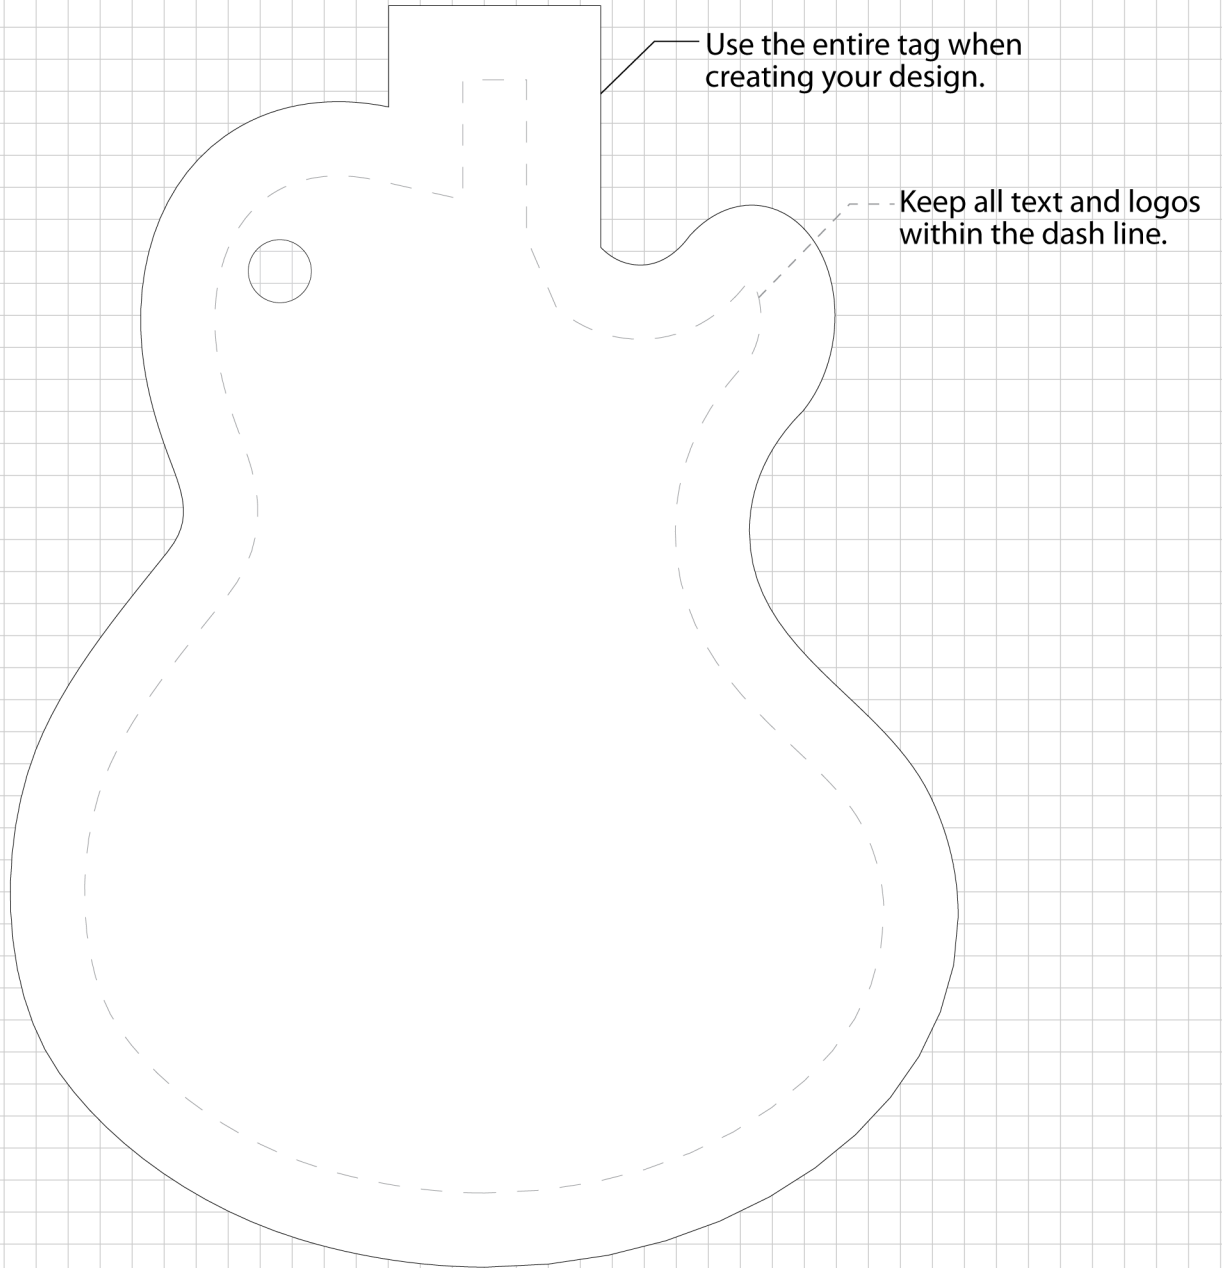

Instructions:

1) Have your students create a tag using the template guidelines below.
(Use the guidelines illustrated below to ensure that the design fits on the tag properly)

2) Scan and email your designs to art@imagestuff.com
or upload your artwork online at:
<http://www.imagestuff.com/store/uploads>